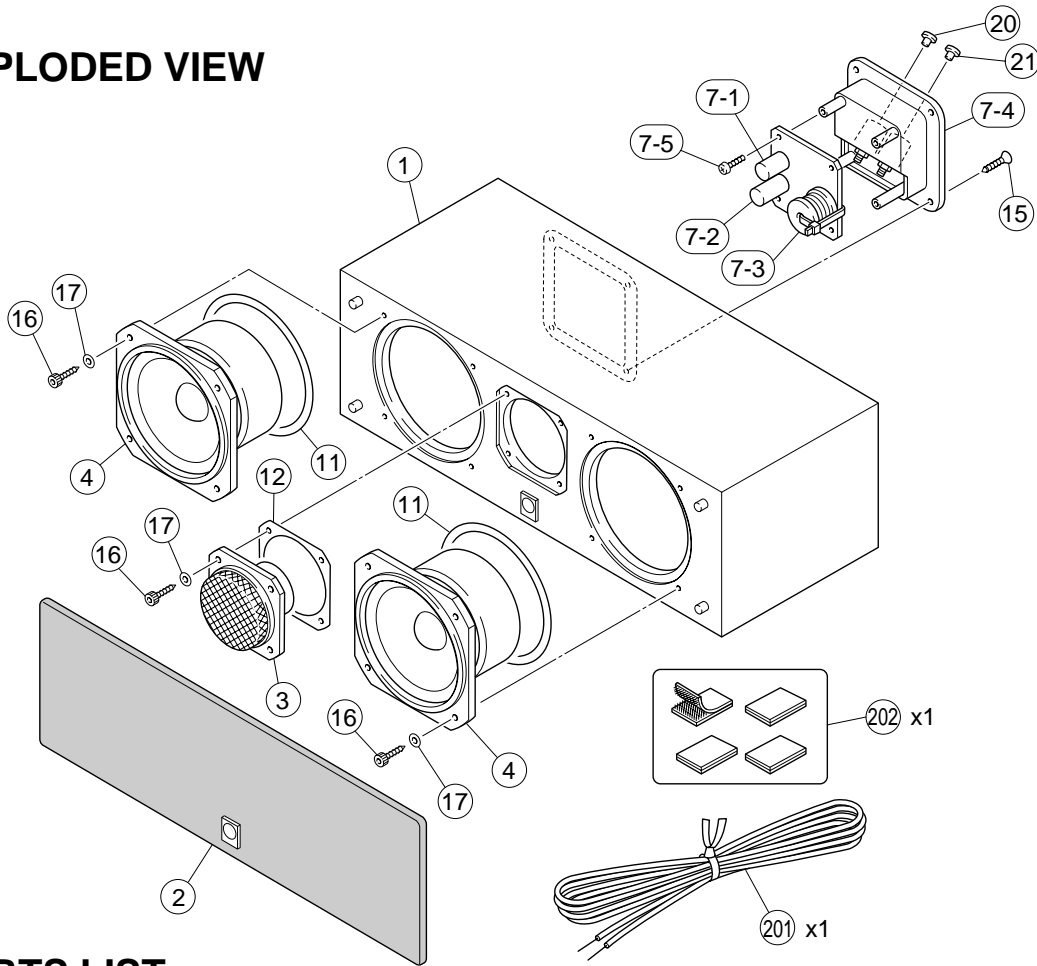

EXPLODED VIEW

PARTS LIST

Ref. No.	PART NO.	Description	Remarks	Markets	
*	1	V6323600	CABINET ASSY	CH	
*	1	V6323700	CABINET ASSY	BL	
*	2	V6323800	FRONT GRILLE ASS'Y	CH	
*	2	V6323900	FRONT GRILLE ASS'Y	BL	
*	3	XZ469A00	LOUD SPEAKER	2.5cm 8 20W	CH
*	3	XZ470A00	LOUD SPEAKER	2.5cm 8 20W	BL
*	4	XZ324A00	LOUD SPEAKER (GD)	9.0cm 12 20W	CH
*	4	XZ326A00	LOUD SPEAKER (BL)	9.0cm 12 20W	BL
*	7-1	V6573900	ELECTROLYTIC CAP	1uF 63V	
*	7-2	V6890900	ELECTROLYTIC CAP	4.7uF 63V	
*	7-3	CB818540	BINDING TIE	T-30RF-2	
*	7-4	V6311300	SPEAKER TERMINAL	SCREW TYPE	
*	7-5	EP600280	BIND HEAD P-TITE SCREW	3x8 ZMC2-Y	
*	11	V6320600	PACKING	WO	
*	12	V6320700	PACKING	TW	
*	15	V6311600	FLAT HEAD WOOD SCREW	3.0x13 MFZN2BL	
*	16	V6311400	HEXAGON HEAD WOOD SCREW	3.0x15 MFZN2BL	BL
*	16	V6311500	HEXAGON HEAD WOOD SCREW	3.0x15 MFN133	CH
*	17	V6478400	WASHER	M3.0	
	20	V5361400	TERMINAL CAP	S06E RED	
	21	V5361500	TERMINAL CAP	S06E BLACK	
			ACCESSORIES		
	00201	VT704200	SPEAKER CORD	4.0m 1pc	
	00202	V4903800	FASTENER TAPE	4pcs/set	

* New Parts